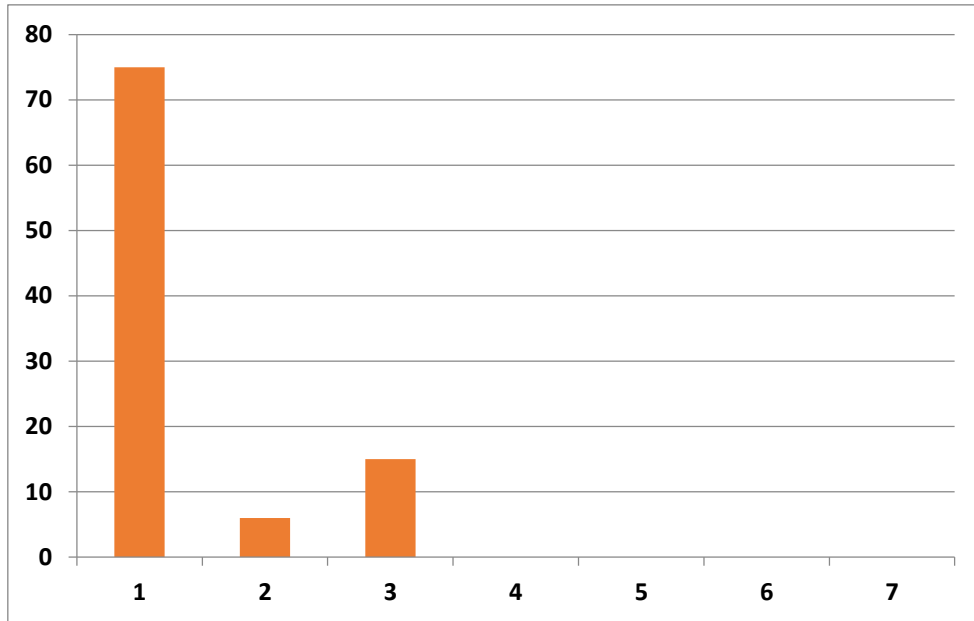

GURU NANAK EDUCATION COLLEGE, GOPALPUR

**ANALYSIS OF ATTENDANCE OF STUDENTS FOR THE MONTH OF
OCTOBER 2022**

BATCH - ATTENDANCE OF 3rd SEMESTER

BATCH - ATTENDANCE OF 1st SEMESTER